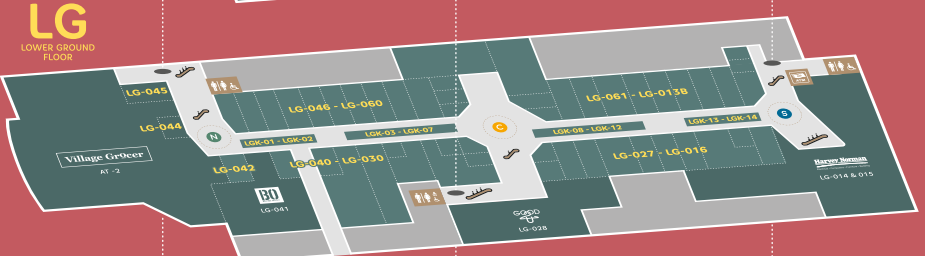

3(M)
THIRD FLOOR
MEZZANINE

3(F)
THIRD FLOOR

2(F)
SECOND FLOOR

1(F)
FIRST FLOOR

G
GROUND FLOOR

LG
LOWER GROUND FLOOR

P1

P2

- Information Counter
- Escalator
- Toilet
- Centre Court
- Travellator
- Bus
- North Court
- Mall Lift
- ATM
- South Court
- Upper Level Car Park Lift
- Basement Car Park
- Upper Level Car Park
- Surau