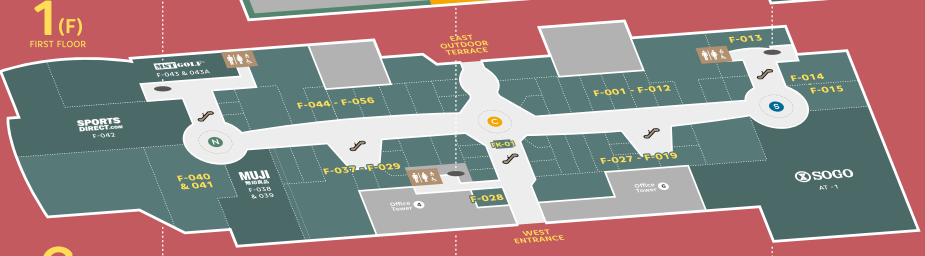

3(M)
THIRD FLOOR
MEZZANINE

3(F)
THIRD FLOOR

2(F)
SECOND FLOOR

1(F)
FIRST FLOOR

G
GROUND FLOOR

LG
LOWER GROUND FLOOR

P1

P2

- Information Counter
- Escalator
- Toilet
- Centre Court
- Travellator
- Bus
- North Court
- Mall Lift
- ATM
- South Court
- Upper Level Car Park Lift
- Basement Car Park
- Upper Level Car Park
- Surau