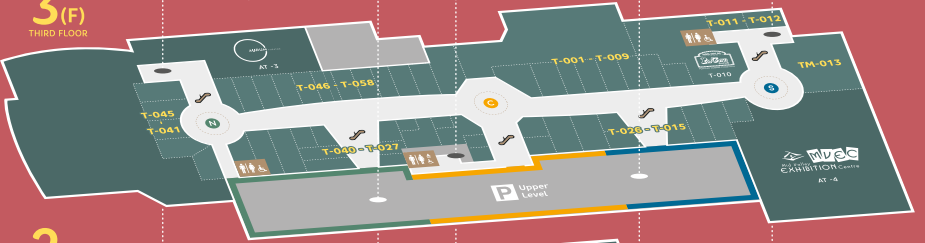

3(M)
THIRD FLOOR
MEZZANINE

3(F)
THIRD FLOOR

2(F)
SECOND FLOOR

1(F)
FIRST FLOOR

G
GROUND FLOOR

LG
LOWER GROUND FLOOR

P1

P2

- Information Counter
- Escalator
- Toilet
- Centre Court
- Travellator
- Bus
- North Court
- Mall Lift
- ATM
- South Court
- Upper Level Car Park Lift
- Basement Car Park
- Upper Level Car Park
- Surau