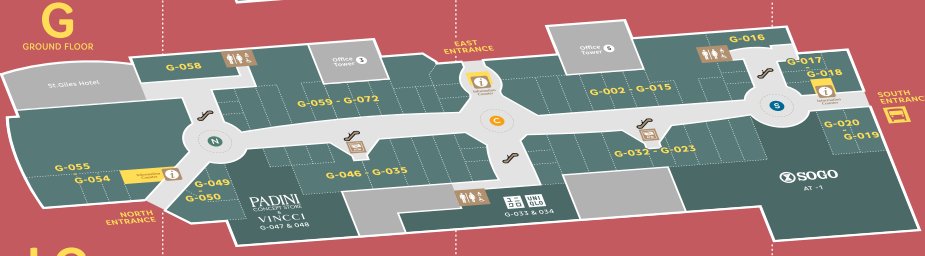

3(M)
THIRD FLOOR
MEZZANINE

3(F)
THIRD FLOOR

2(F)
SECOND FLOOR

1(F)
FIRST FLOOR

G
GROUND FLOOR

LG
LOWER GROUND FLOOR

P1

P2

- Information Counter
- Escalator
- Toilet
- Centre Court
- Travellator
- Bus
- North Court
- Mall Lift
- ATM
- South Court
- Upper Level Car Park Lift
- Basement Car Park
- Upper Level Car Park
- Surau