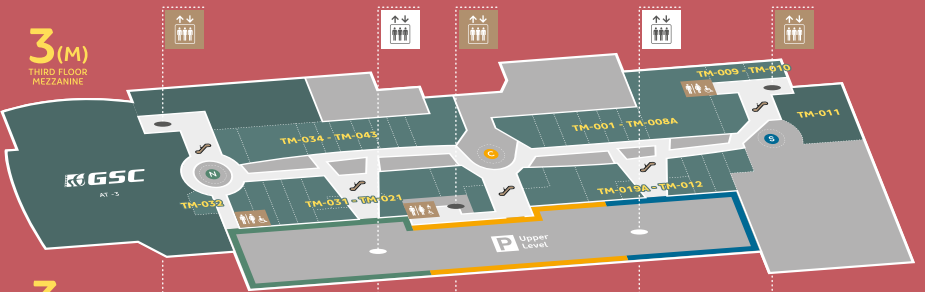

3(M)
THIRD FLOOR
MEZZANINE

3(F)
THIRD FLOOR

2(F)
SECOND FLOOR

1(F)
FIRST FLOOR

G
GROUND FLOOR

LG
LOWER GROUND FLOOR

P1

P2

- Information Counter
- Escalator
- Toilet
- Centre Court
- Travellator
- Bus
- North Court
- Mall Lift
- ATM
- South Court
- Upper Level Car Park Lift
- Basement Car Park
- Upper Level Car Park
- Surau