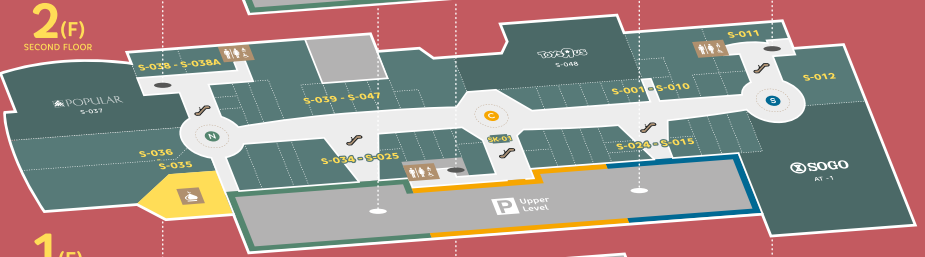

3(M)
THIRD FLOOR
MEZZANINE

3(F)
THIRD FLOOR

2(F)
SECOND FLOOR

1(F)
FIRST FLOOR

G
GROUND FLOOR

LG
LOWER GROUND FLOOR

P1

P2

- Information Counter
- Escalator
- Toilet
- Centre Court
- Travellator
- Bus
- North Court
- Mall Lift
- ATM
- South Court
- Upper Level Car Park Lift
- Basement Car Park
- Upper Level Car Park
- Surau