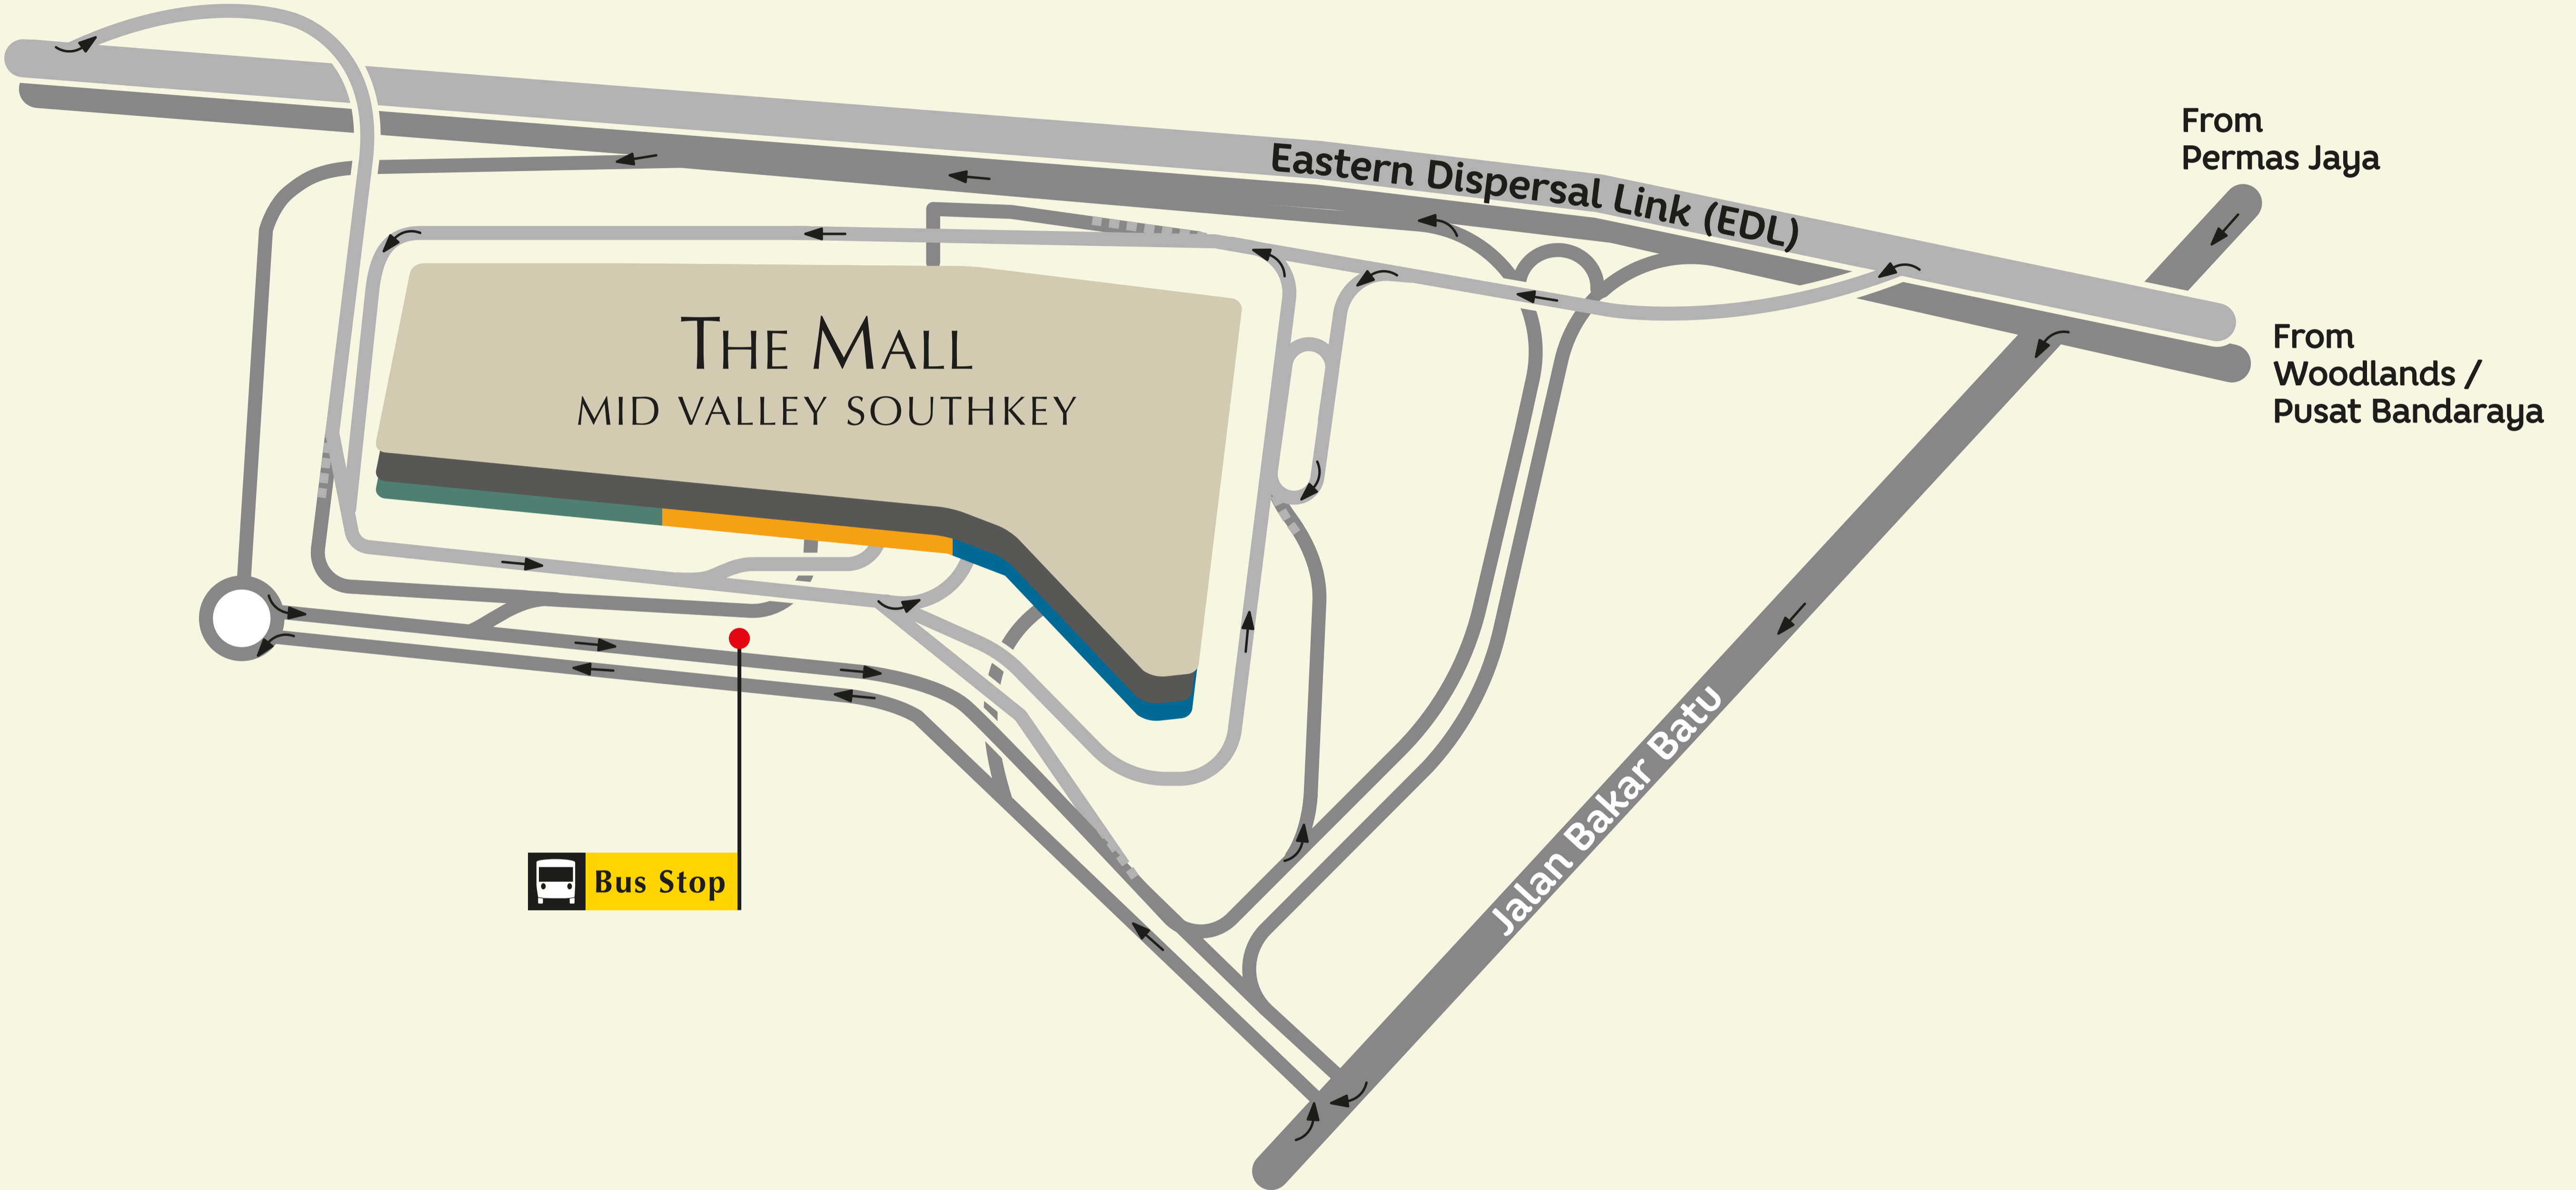

From
Kuala Lumpur

From
Permas Jaya

From
Woodlands /
Pusat Bandaraya

THE MALL
MID VALLEY SOUTHKEY

 Bus Stop

Jalan Bakar Batu

From
Jalan Tebrau /
Pusat Bandaraya

THE MALL
MID VALLEY SOUTHKEY
BUS STOP LOCATION